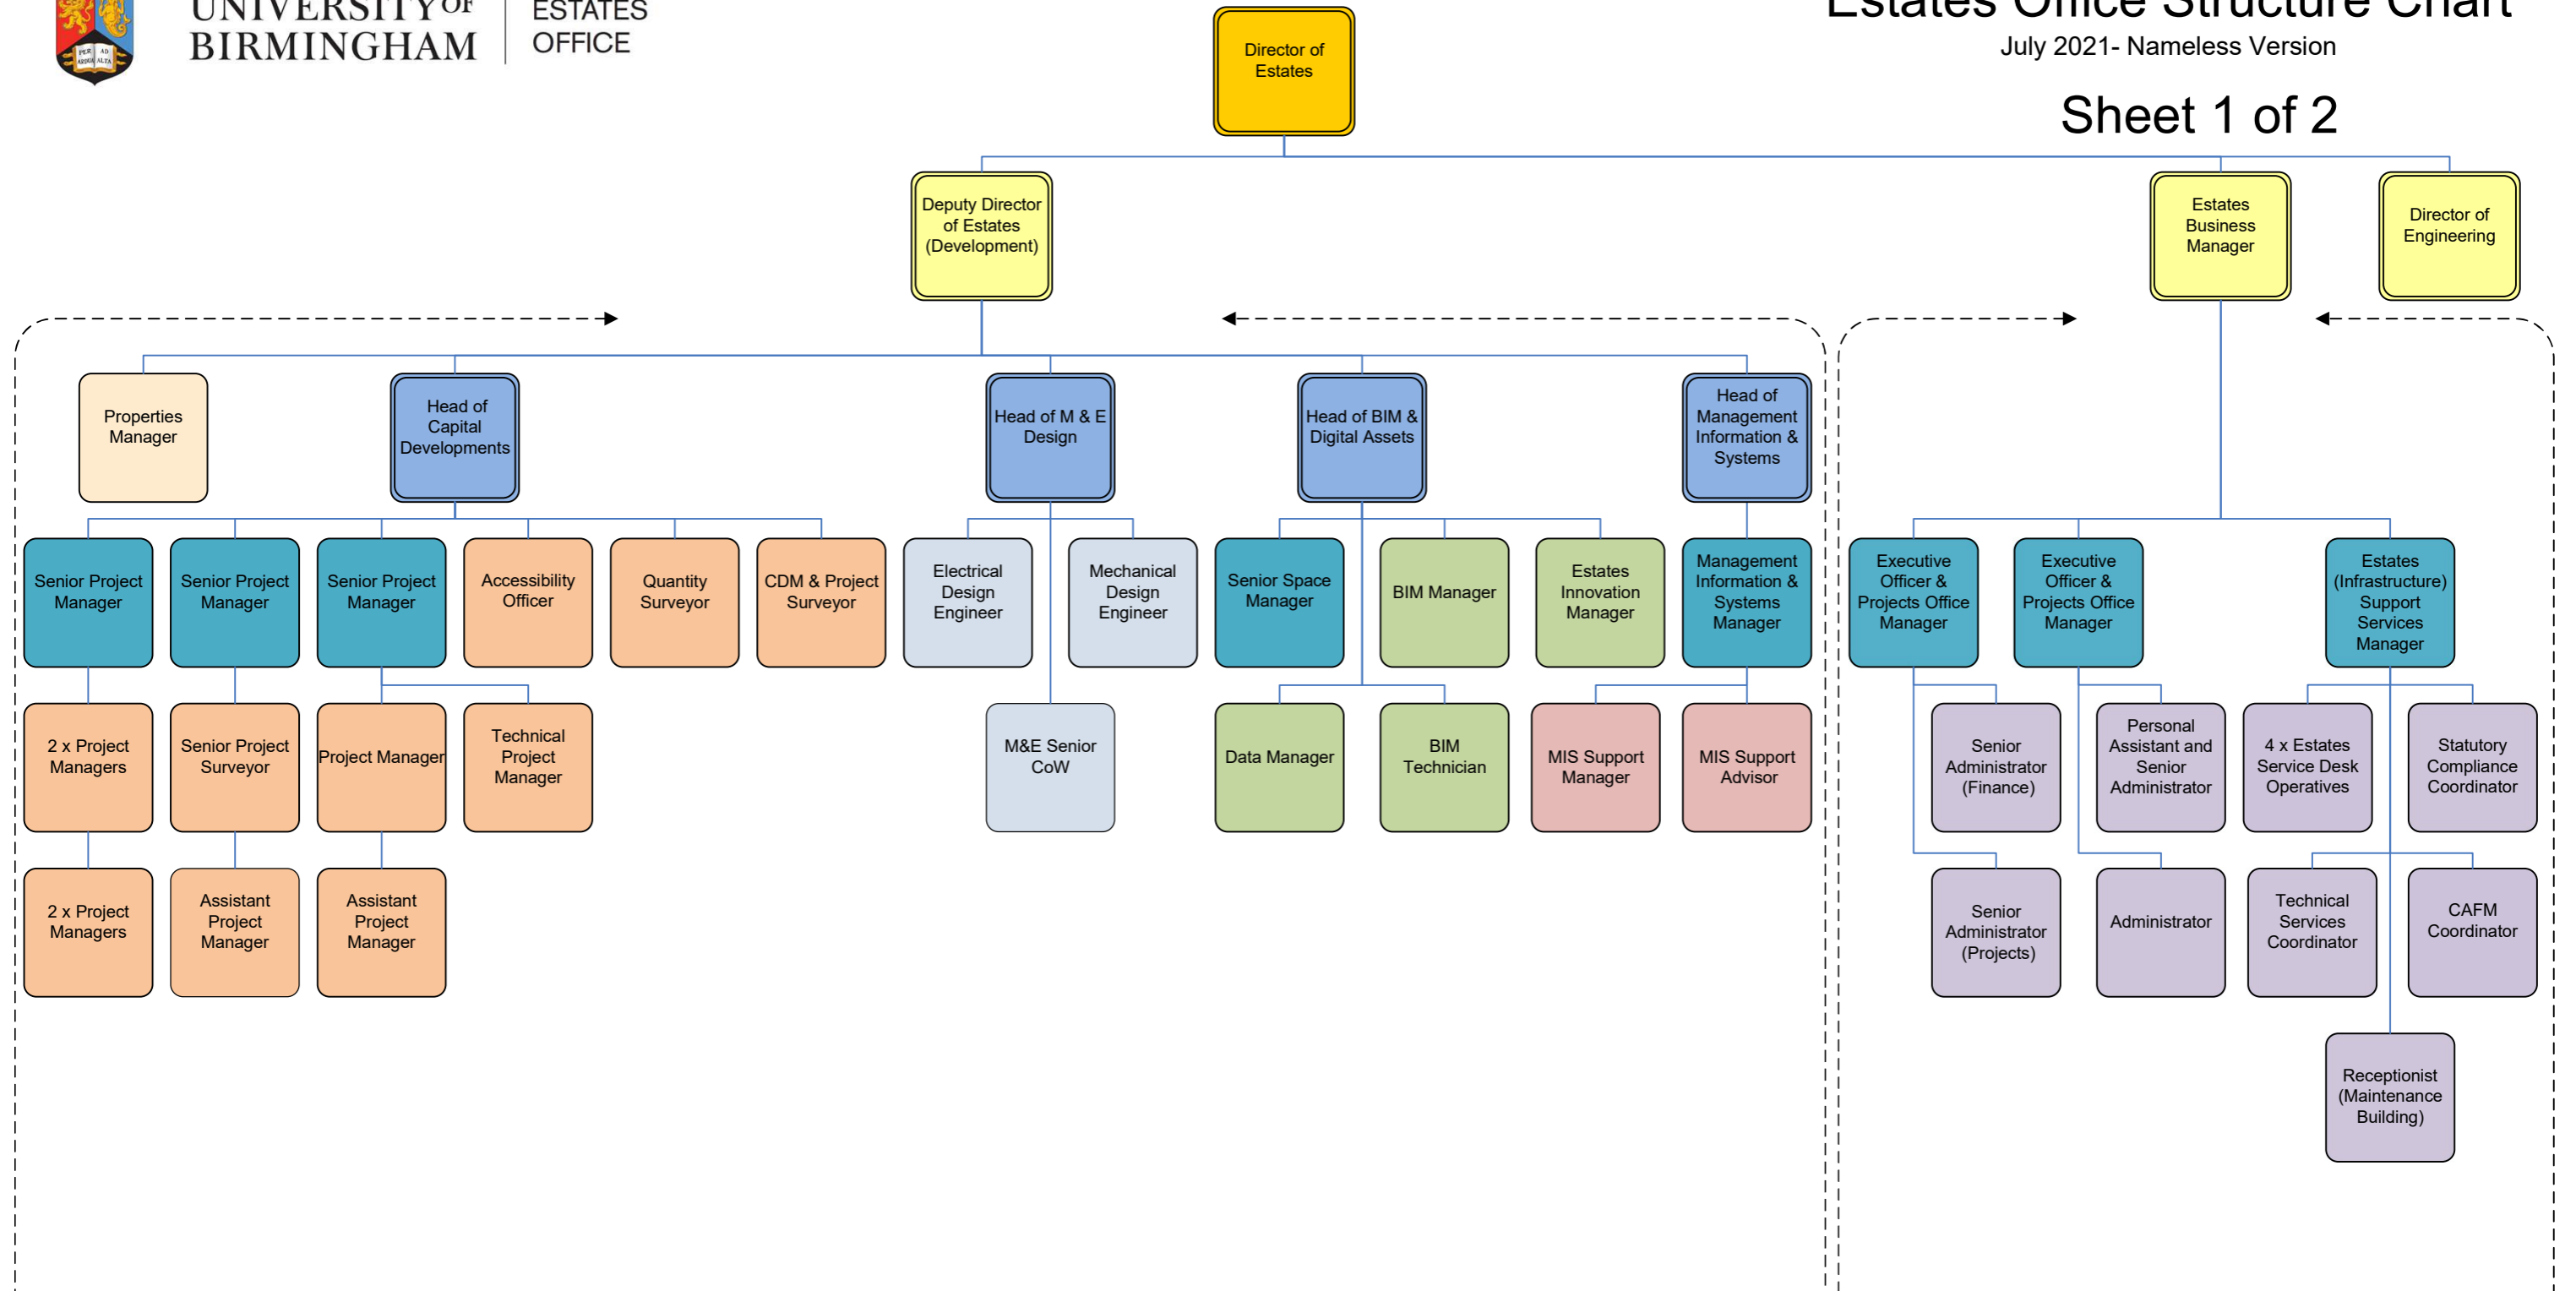

Estates Office Structure Chart

July 2021- Nameless Version

Sheet 1 of 2

Our Values

Maintenance helpdesk **46406**

Or, visit www.birmingham.ac.uk/estates to report a fault online

Estates Office Structure Chart