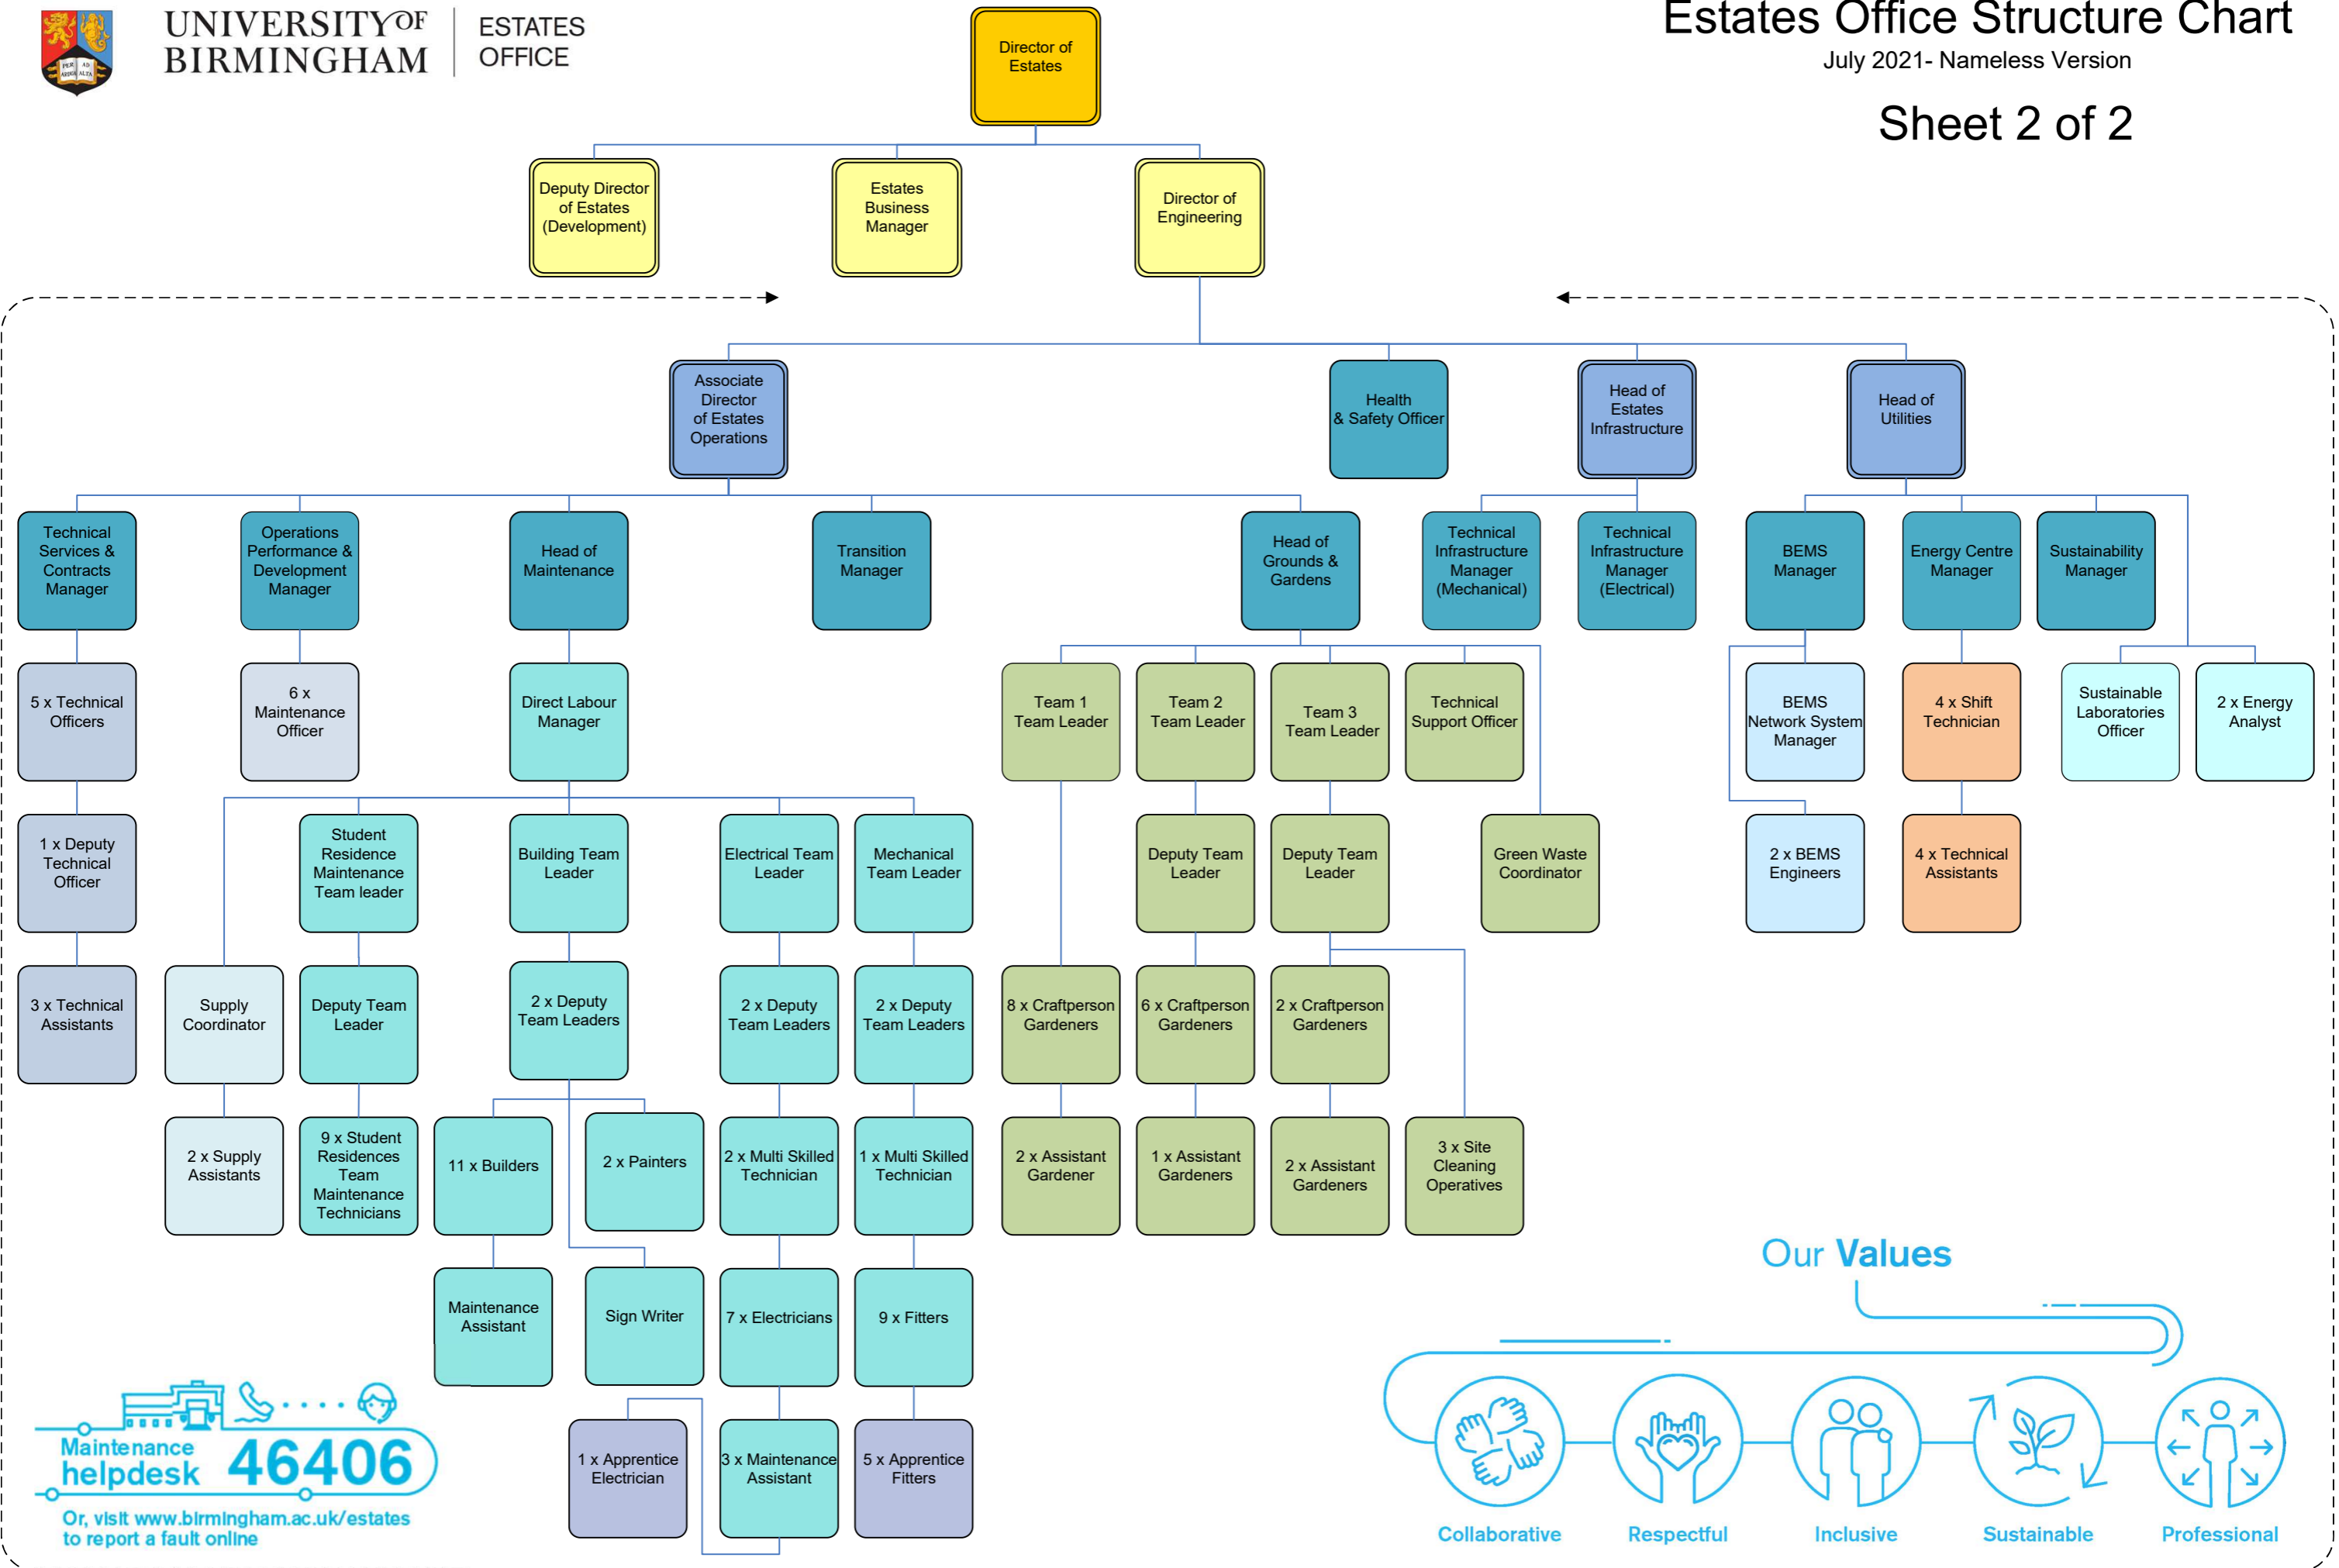

Estates Office Structure Chart

July 2021- Nameless Version

Sheet 2 of 2

Maintenance helpdesk 46406
Or, visit www.birmingham.ac.uk/estates to report a fault online

Our Values